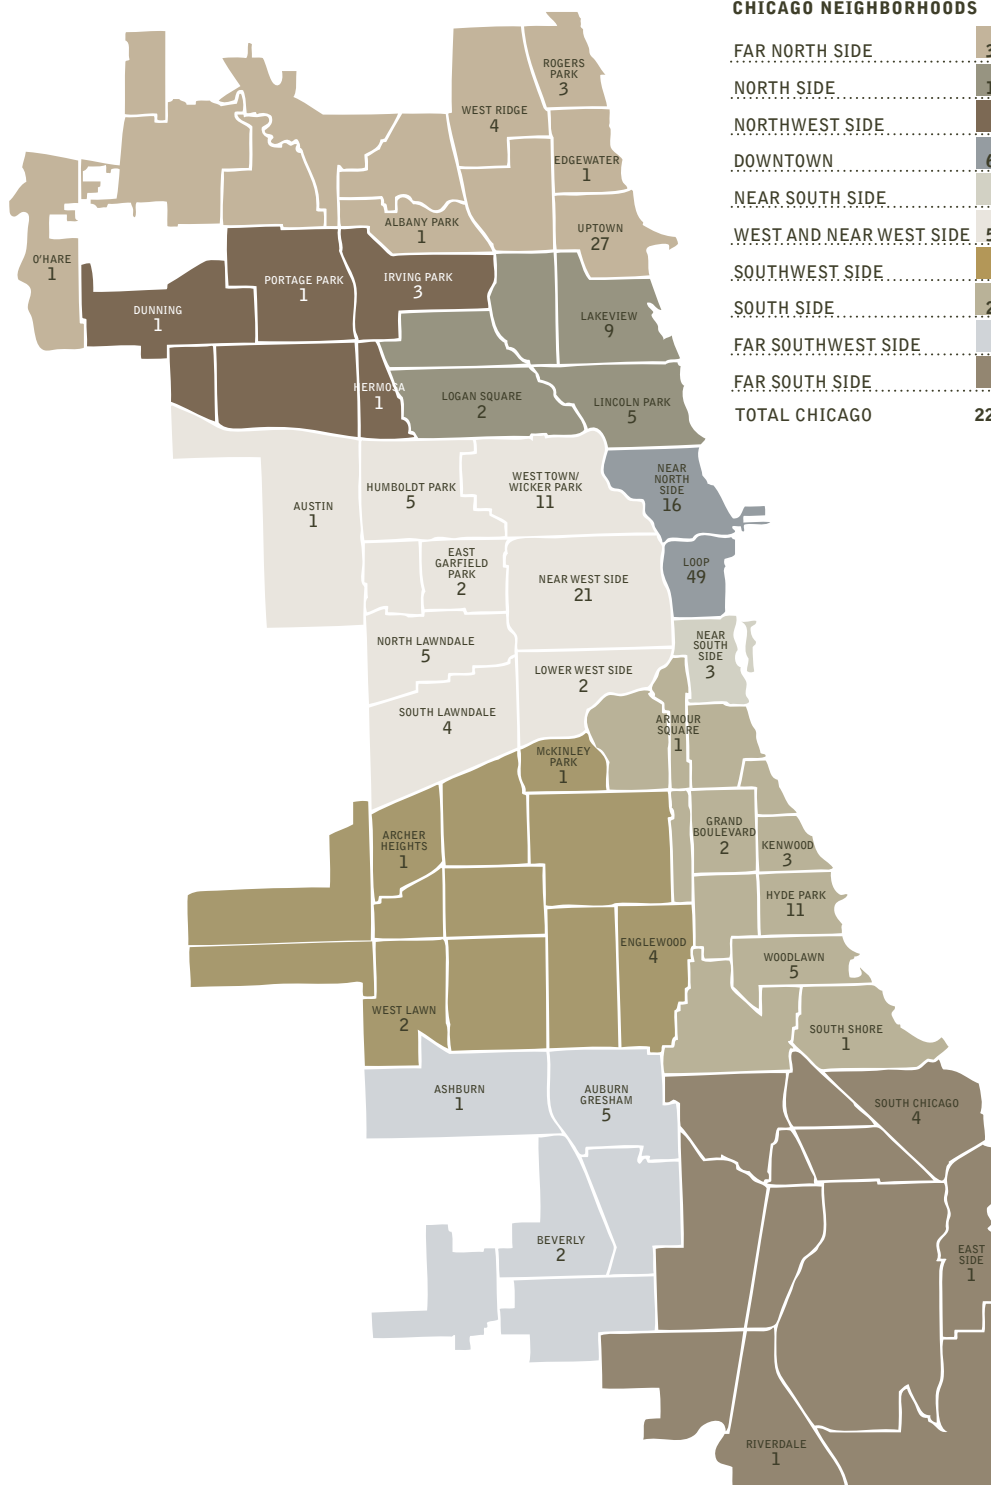

Field Placement Programs

SSA has relationships with over 600 agencies and programs throughout the Chicago area. 437 students were placed in these programs during the 2015-16 academic year and they worked in the field for an estimated 225,000 hours. Students are guided by practitioners who teach them the best practices while providing services to these communities. Please note that agencies may have multiple programs in several different communities and that there are often multiple students working at a particular site.